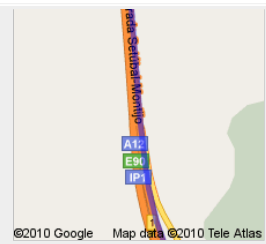

Faro Airport, 8005 Faro, Portugal

1. Head **west**

go 140 m
total 140 m

2. Turn **left** toward **N125-10**
About 2 mins

go 750 m
total 900 m

3. At the roundabout, take the **2nd** exit onto **N125-10**
About 4 mins

go 201 km
total 236 km

10. Take exit **5** toward **A12/Lisboa Norte/Montijo/Pinhal Novo**
Toll road

go 400 m
total 236 km

11. Merge onto **IP1**
Toll road
About 1 min

go 1.5 km
total 238 km

12. Continue onto **A12**
Toll road
About 19 mins

go 34.8 km
total 272 km

13. Continue onto **IC17** (signs for **A8**)
Partial toll road
About 3 mins

go 3.9 km
total 276 km

14. Take the exit onto **A8** toward **Leiria/Loures**
Partial toll road
About 36 mins

go 69.2 km
total 345 km

15. Take exit **14** toward **Peniche**
About 1 min

go 600 m
total 346 km

16. Merge onto **IP6**
About 6 mins

go 7.2 km
total 353 km

17. Take the exit toward **Serra d'EL-Rei/Olho Marinho/Amoreira**