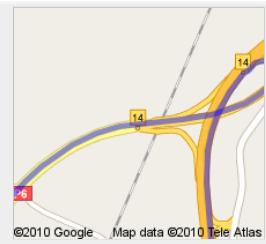

go 34.8 km
total 272 km

13. Continue onto **IC17** (signs for **A8**)
Partial toll road
About 3 mins

go 3.9 km
total 276 km

14. Take the exit onto **A8** toward **Leiria/Loures**
Partial toll road
About 36 mins

go 69.2 km
total 345 km

15. Take exit **14** toward **Peniche**
About 1 min

go 600 m
total 346 km

16. Merge onto **IP6**
About 6 mins

go 7.2 km
total 353 km

17. Take the exit toward **Serra d'EL-Rei/Olho Marinho/Amoreira**